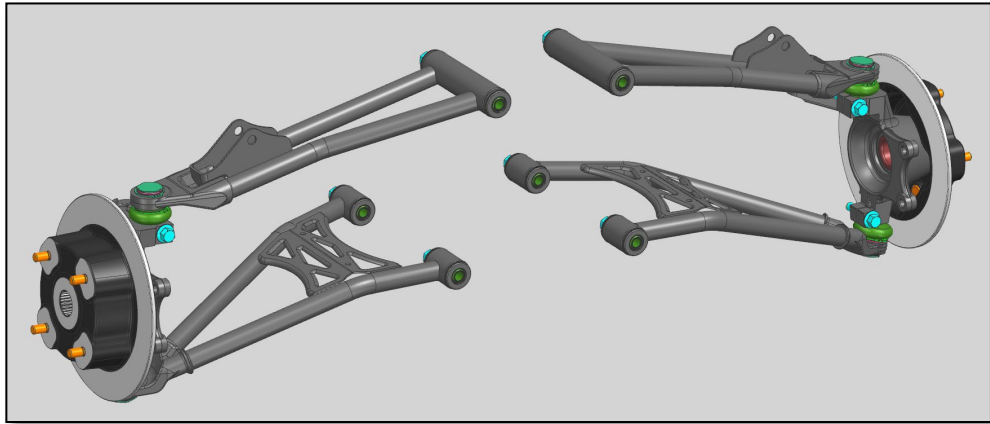

2026 ARCTIC CAT TECH

TECH

- ARCHED LOWER ARMS
  - All Alterra 600 Models
  - Increased Ground Clearance