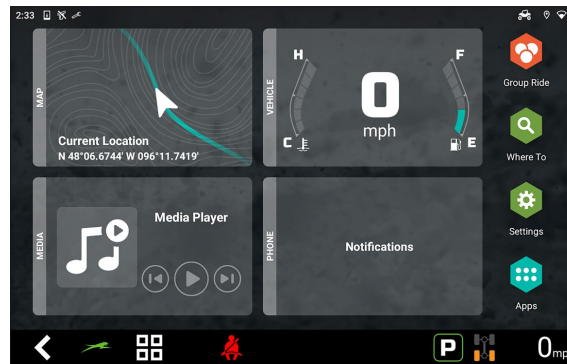

2025 ARCTIC CAT TECH

TECH

- ARCTIC CAT G8 DISPLAY
  - High Visibility Display with Glove-Friendly Touchscreen
  - Trail Navigation
    - Pre-Loaded Maps
    - Multiple Layers/Views
    - Import Route or Create Your Own
  - Group Rid Feature (U.S. Only)