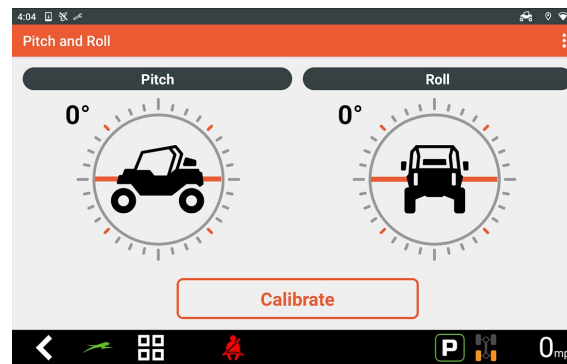

2025 ARCTIC CAT TECH

TECH

- ARCTIC CAT G8 DISPLAY
  - High Visibility Display with Glove-Friendly Touchscreen
  - Trail Navigation
    - Pre-Loaded Maps
    - Multiple Layers/Views
    - Import Route or Create Your Own
  - Group Rid Feature (U.S. Only)