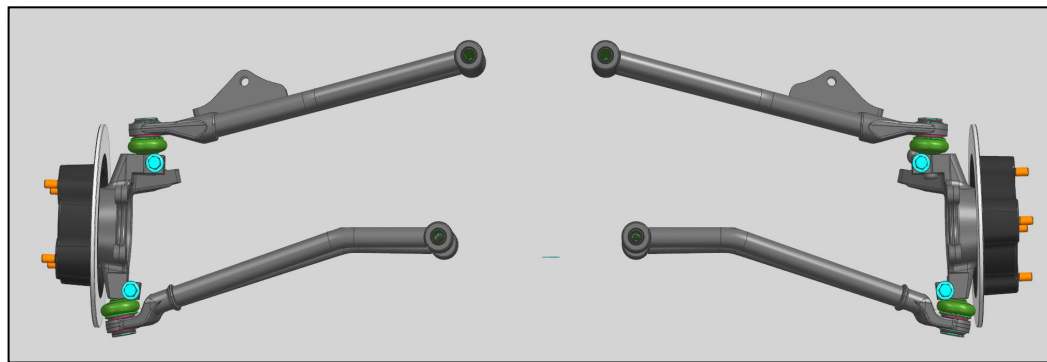

2026 ARCTIC CAT TECH

TECH

- ARCHED LOWER ARMS
  - All Alterra 600 Models
  - Increased Ground Clearance